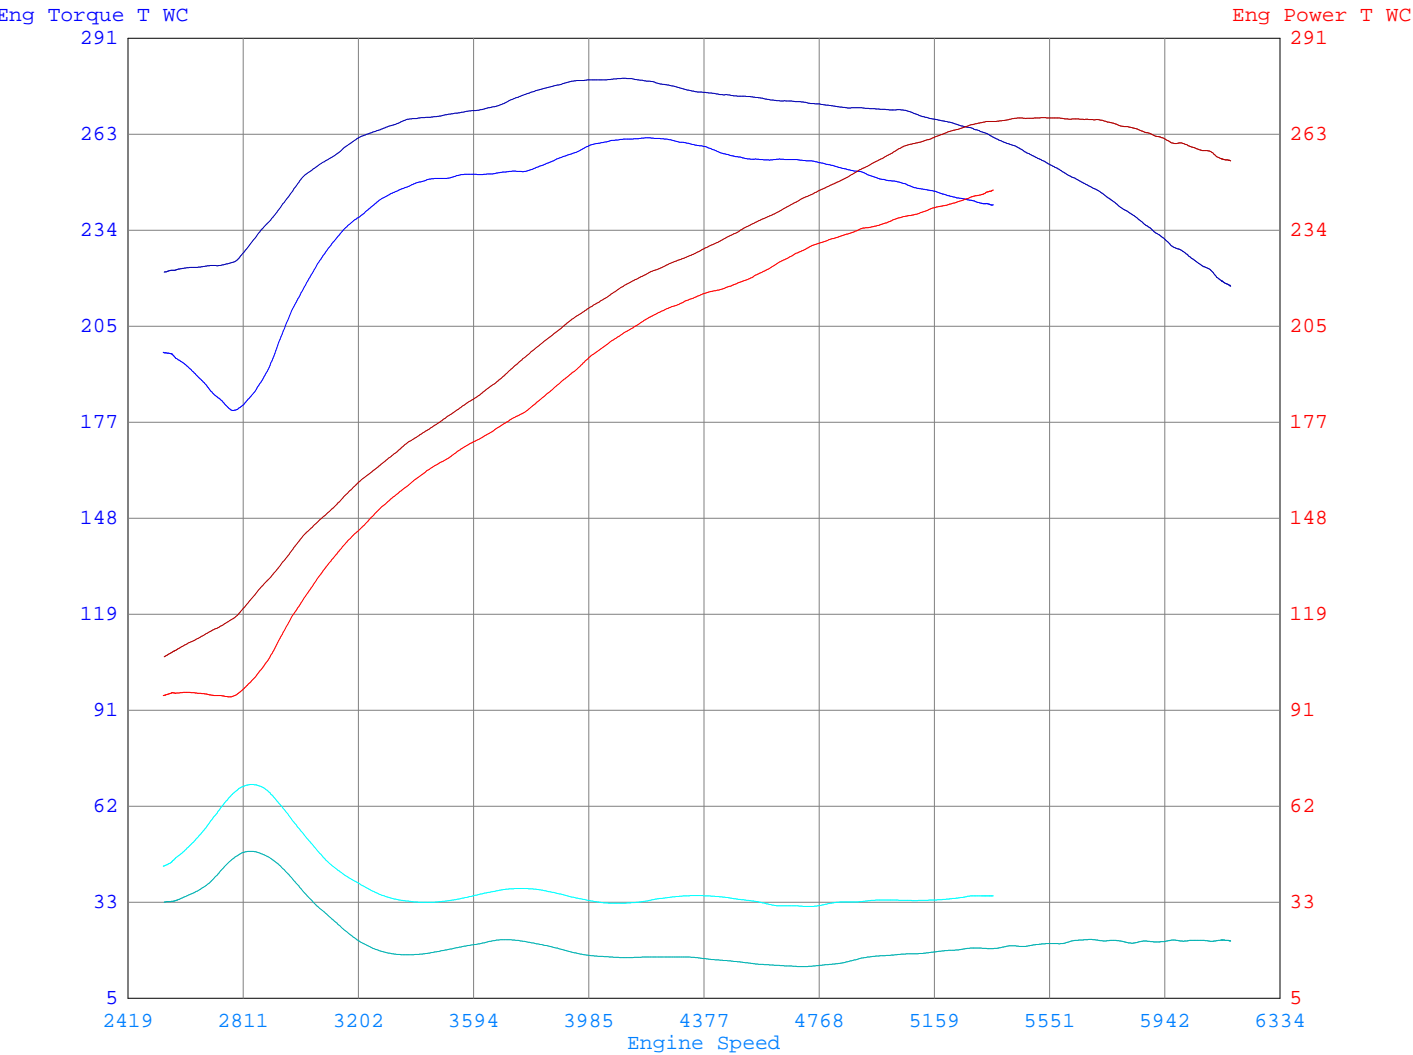

Mustang Dynamometer Test Report

Updates, Documentation & More At
www.MustangDyne.com
Or Call 1-330-963-5400

Total Performance Solutions

40472-C Abby James Road,
Prairieville, LA 70769
Phone: (225) 622-5328 / - Fax: /

Date Printed : 2009/01/04 Filter Mode : FIR
Time Printed : 11:08:02 Filter Value : 60

Run#	License	Owner	Acquired	Test Comments
1	OFF134	Darr, T	12/30 18:39:13	Baseline - break in tune
2	OFF134	Darr, T	12/30 20:02:22	Final tune
3				

Channel / Run	Min			Max			Avg		
	1	2	3	1	2	3	1	2	3
Eng Torque T WC (Ft-Lb)	180	217		262	279		238	255	
Eng Power T WC (HP)	95	107		246	268		182	219	
AFR (Ratio)	13.8	12.8		15.8	14.7		14.2	13.3	