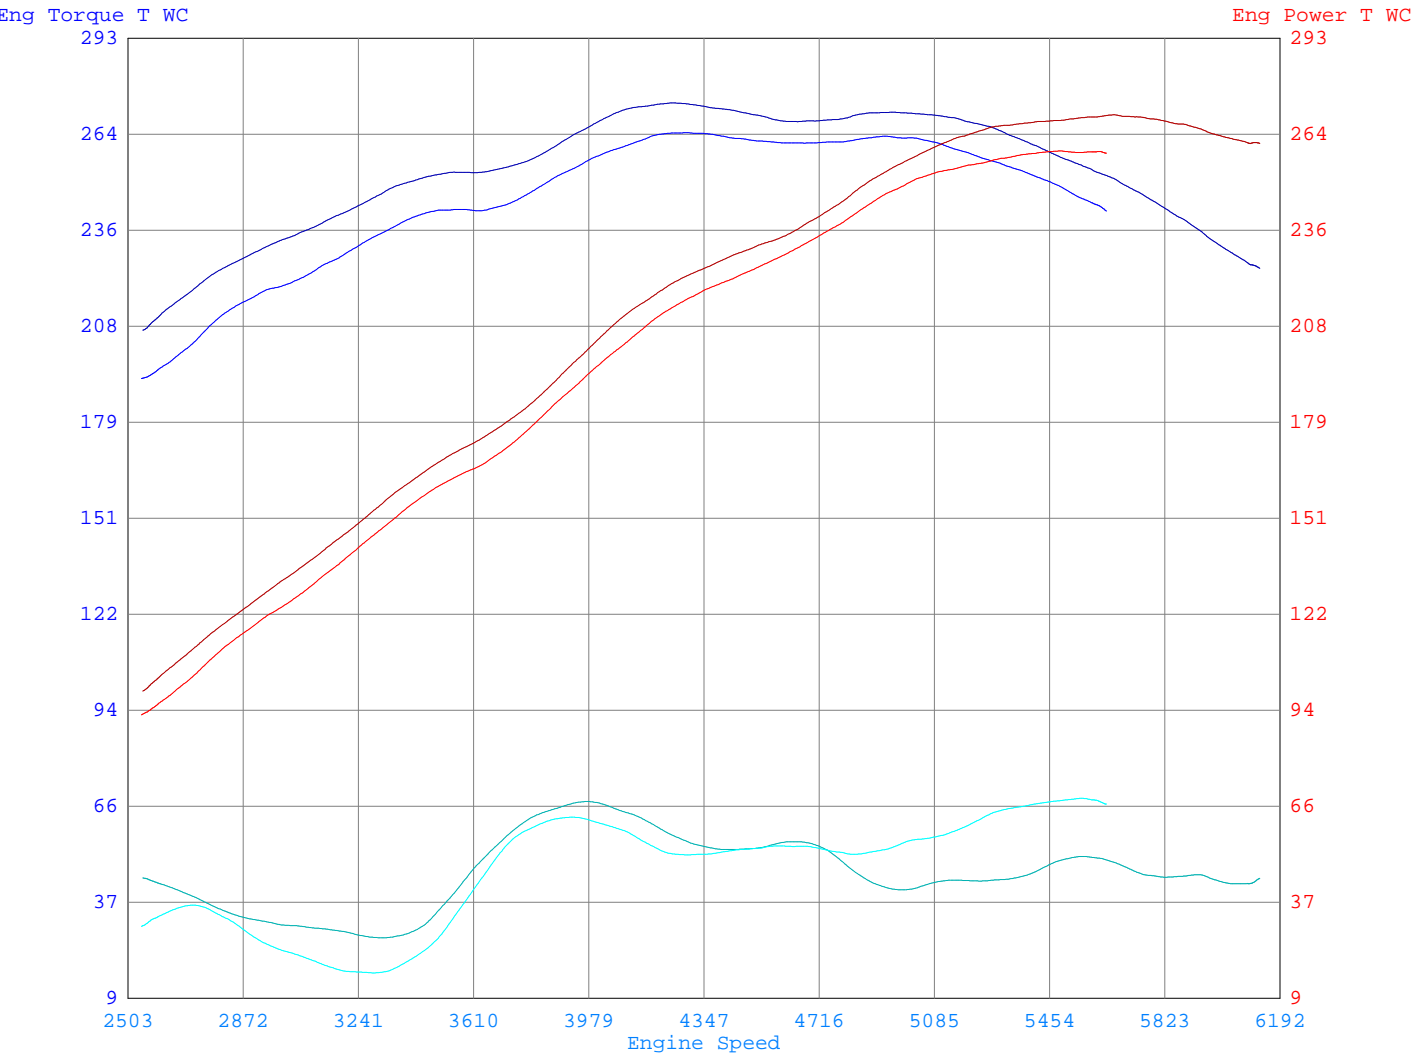

## Total Performance Solutions

40472-C Abby James Road,  
Prairieville, LA 70769  
Phone: (225) 622-5328 / - Fax: /

Date Printed : 2009/01/04      Filter Mode : FIR  
Time Printed : 10:42:48      Filter Value : 60

Run#	License	Owner	Acquired	Test Comments
1	RSV142	Smith,	12/29 18:15:00	Baseline old tune
2	RSV142	Smith,	12/29 18:42:41	TPS tune
3				

Channel / Run	Min			Max			Avg		
	1	2	3	1	2	3	1	2	3
Eng Torque T WC (Ft-Lb)	192	206		265	274		243	251	
Eng Power T WC (HP)	93	100		259	270		193	212	
AFR (Ratio)	12.4	12.7		13.8	13.7		13.2	13.2	