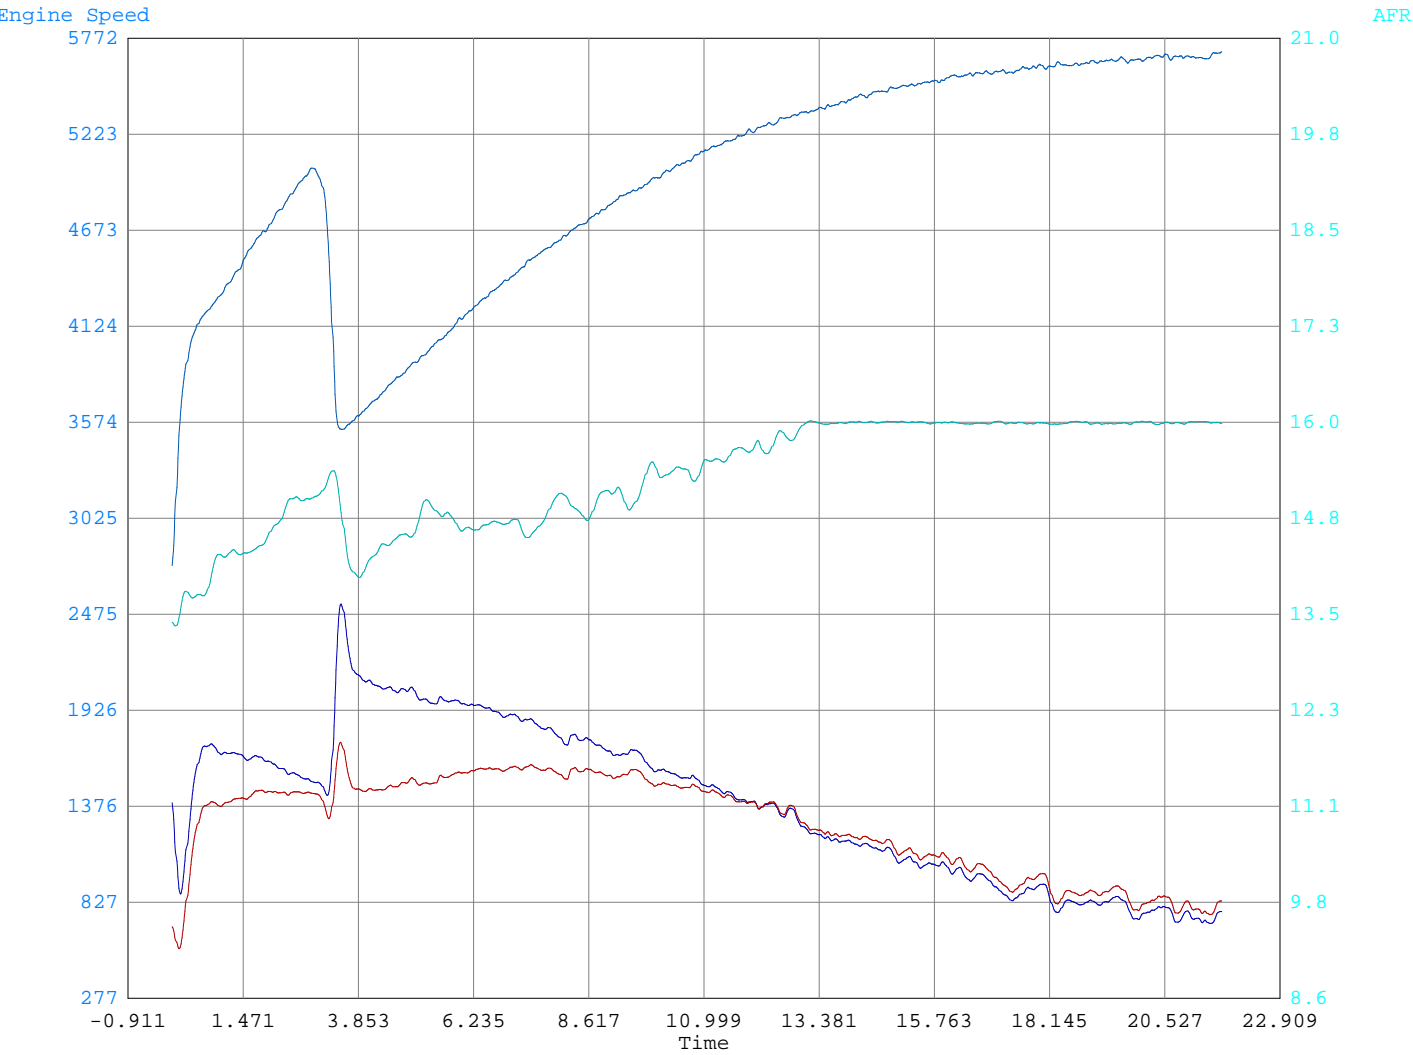

Mustang Dynamometer Test Report

Updates, Documentation & More At
www.MustangDyne.com
Or Call 1-330-963-5400

Total Performance Solutions

40472-C Abby James Road,
Prairieville, LA 70769
Phone: (225) 622-5328 / - Fax: /

Date Printed : 2009/01/02 Filter Mode : FIR
Time Printed : 09:35:48 Filter Value : 6

Run#	License	Owner	Acquired	Test Comments
1	SOT285	Barth,	01/01 16:10:49	
2	SOT285	Barth,	01/01 16:13:08	
3				

Channel / Run	Min			Max			Avg		
	1	2	3	1	2	3	1	2	3
Engine Speed (RPM)	894	2754		4937	5696		2182	4954	
Eng Torque T WC (Ft-Lb)	-89	69		257	261		-9	142	
Eng Power T WC (HP)	-36	54		173	177		6	129	
AFR (Ratio)	13.6	13.4		16.0	16.0		14.5	15.3	